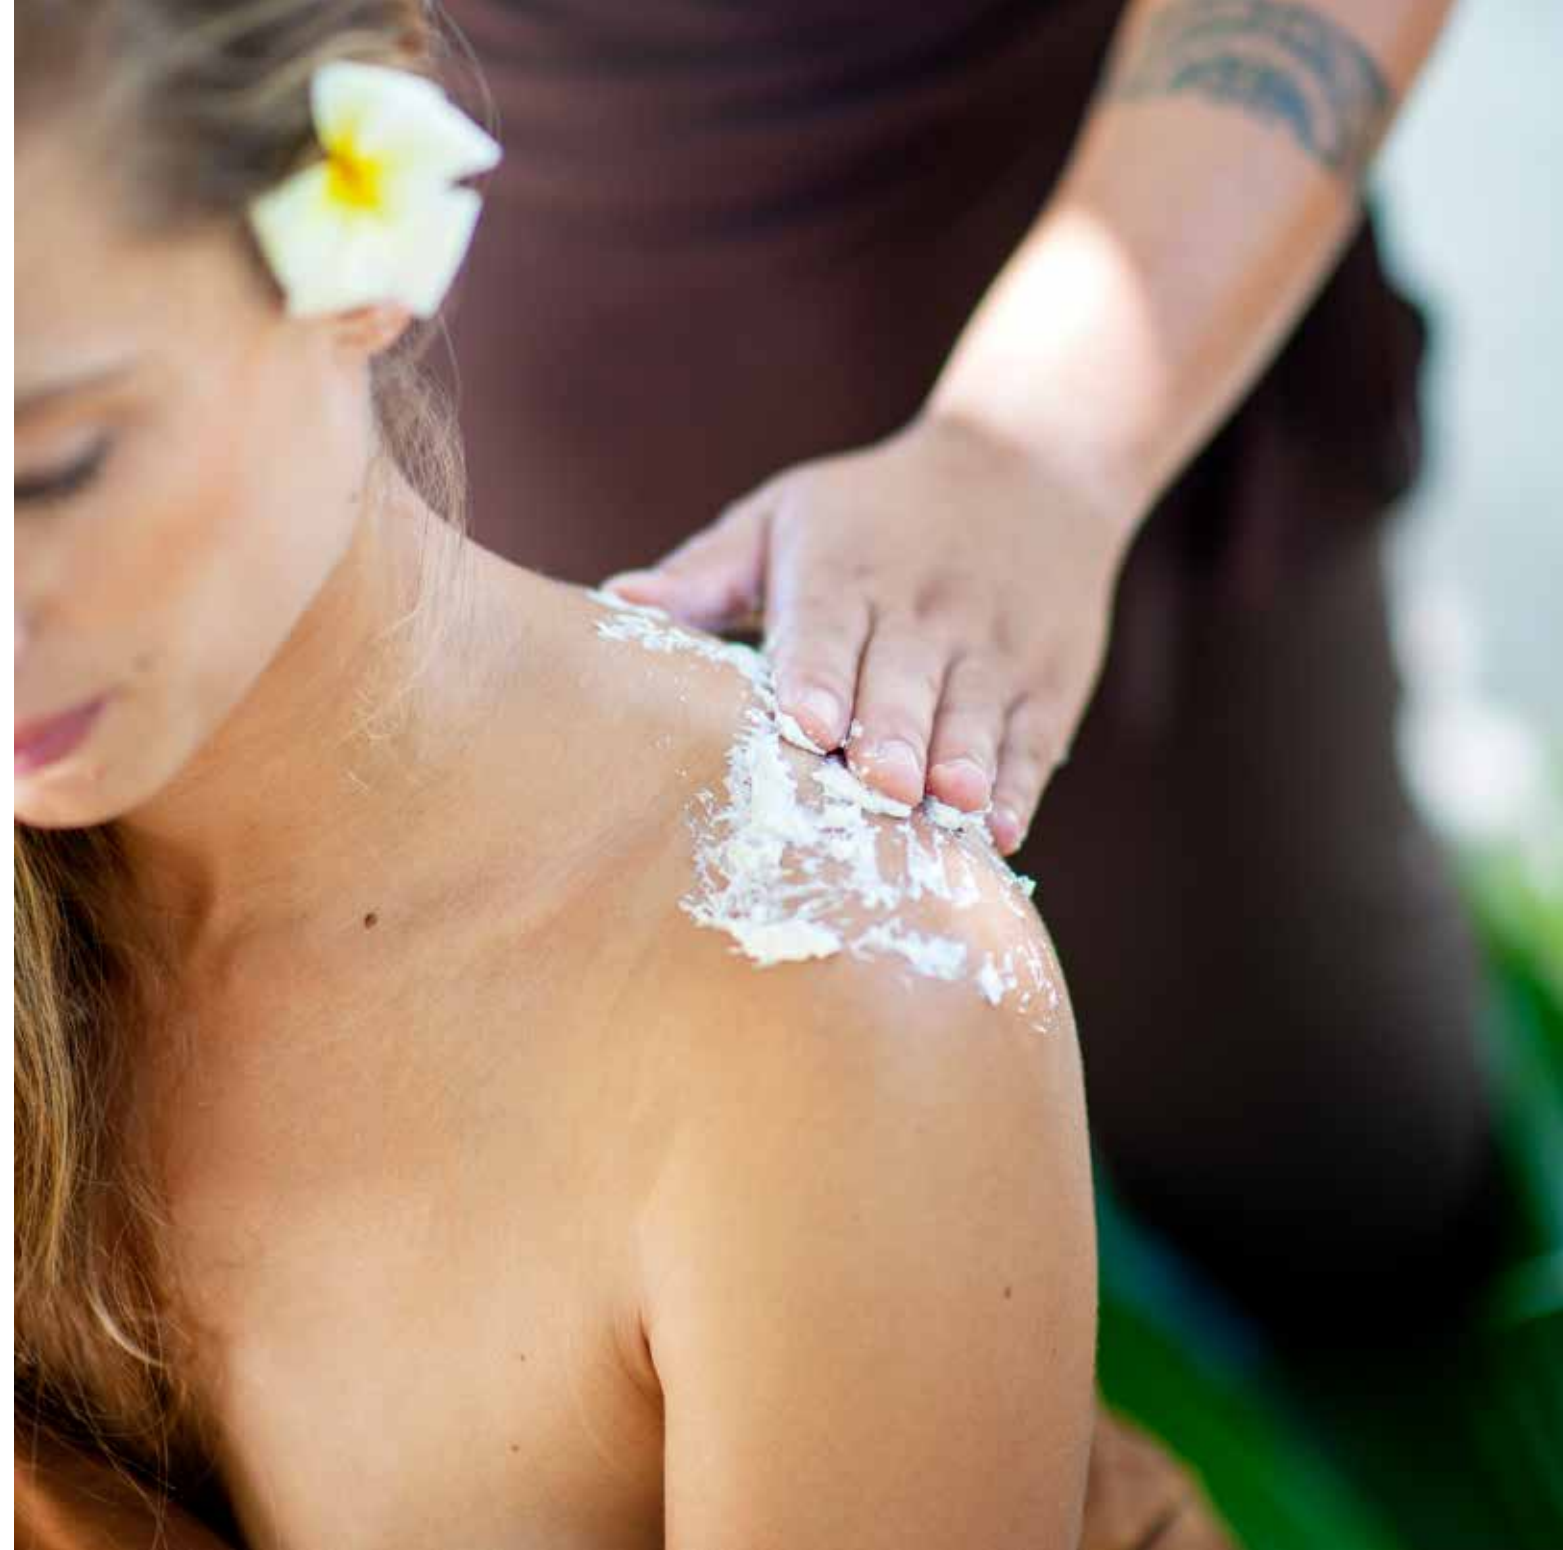

### TAILORED MASSAGE

A personalized massage which will help you to unwind or energize your body, depending on your needs and mood.

### "OXYGEN" MASSAGE

The Oxygen massage is a deep tissue massage combining energizing, tonifying and draining techniques. Before a physical effort, it will provide you with the flexibility and vitality to prepare your muscles. After sport, it will bring muscular relaxation and relief from tensions.

# MASSAGES DU MONDE