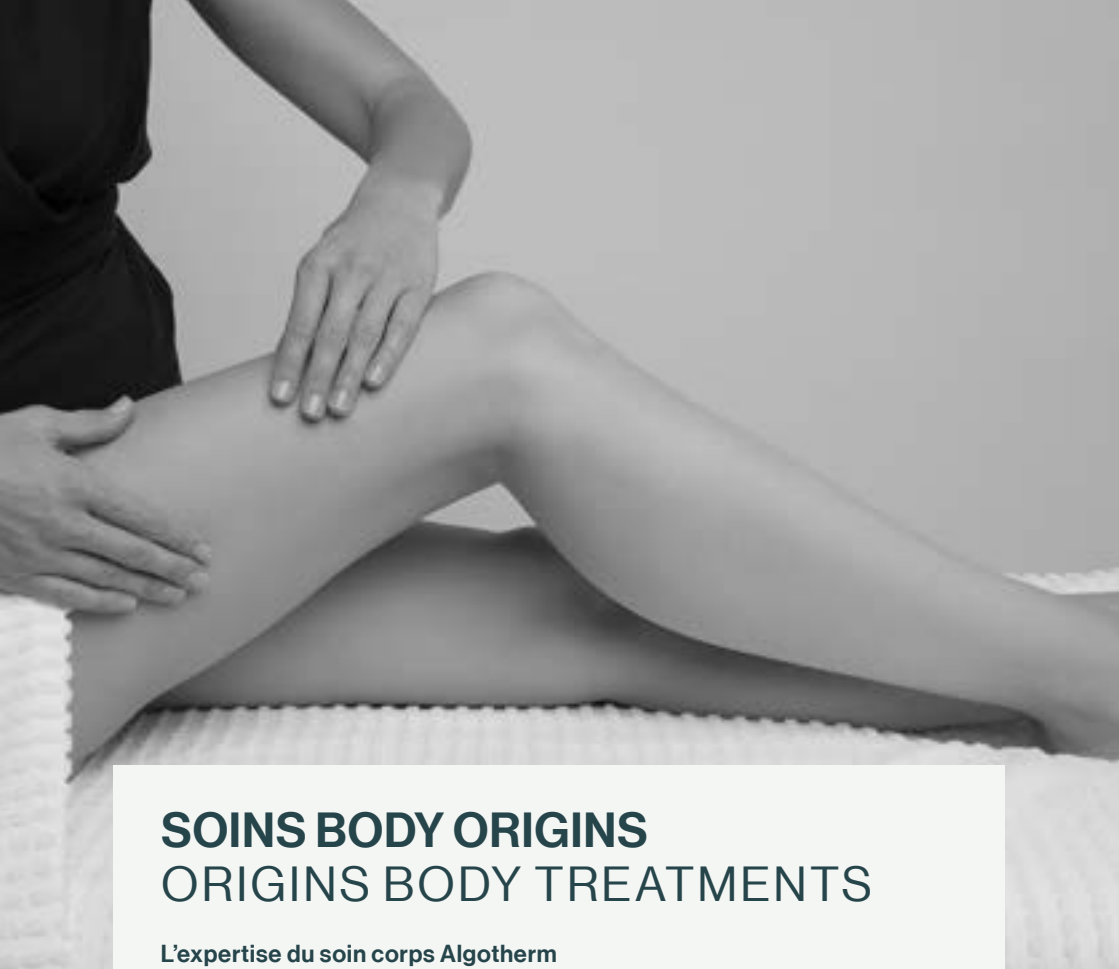

SOINS BODY ORIGINS ORIGINS BODY TREATMENTS

L'expertise du soin corps Algotherm

Des protocoles de soin professionnels pour régénérer l'épiderme.

Algotherm's expert body treatments

Professional treatment protocols to regenerate the skin.

ENVELOPPEMENT D'ALGUES OU DE BOUE MARINE SEAWEED OR SEA MUD WRAP

25 MIN | 47€

Application sur le corps d'algues chaudes micronisées, riches en oligo-éléments et vitamines ou de boue marine. En plus de reminéraliser la peau, l'enveloppement d'algues permet d'éliminer les toxines. L'application de boue marine soulagera les tensions musculaires et les douleurs articulaires.

The seaweed application remineralises the skin and helps to eliminate toxins. The sea mud will relieve muscle tension and joint pain.

GOMMAGE SUCRÉ SALÉ MARIN SWEET AND SALTY SEA SCRUB

25 MIN | 62€

Une exfoliation 100% naturelle et sensorielle qui laisse la peau délicatement parfumée et satinée, infiniment douce et veloutée.

An entirely natural exfoliation that stimulates the senses, leaving the skin delicately scented and infinitely soft and smooth.

GOMMAGE DOUCEUR MARINE GENTLE MARINE BODY SCRUB

25 MIN | 62€

Un gommage doux aux particules végétales, spécialement adapté aux peaux sèches et sensibles. Il révèle une peau veloutée, tonifiée et régénérée.

A gentle exfoliation with vegetable particles, specially adapted to dry and sensitive skin. It reveals velvety, toned and regenerated skin.

SOIN MARIN FANGOTHÉRAPIE FANGOTHERAPY

50 MIN | 104€

Un gommage du corps suivi d'une application de boue marine aux propriétés décontractantes et reminéralisantes.

A body scrub with a mud wrap.

SOIN MARIN AU CHOIX MARINE TREATMENT OF YOUR CHOICE

80 MIN | 135€

Reminéralisant, silhouette ou jambes légères selon vos besoins. Soin complet comprenant un gommage, un enveloppement aux algues, pour renforcer et tonifier le système immunitaire grâce à la teneur en minéraux, enzymes et acides aminés.

Remineralizing, silhouette or light legs according to your needs. Complete treatment including a scrub, a seaweed wrap, to strengthen and tone up the immune system thanks to the content of minerals, enzymes and amino acids.